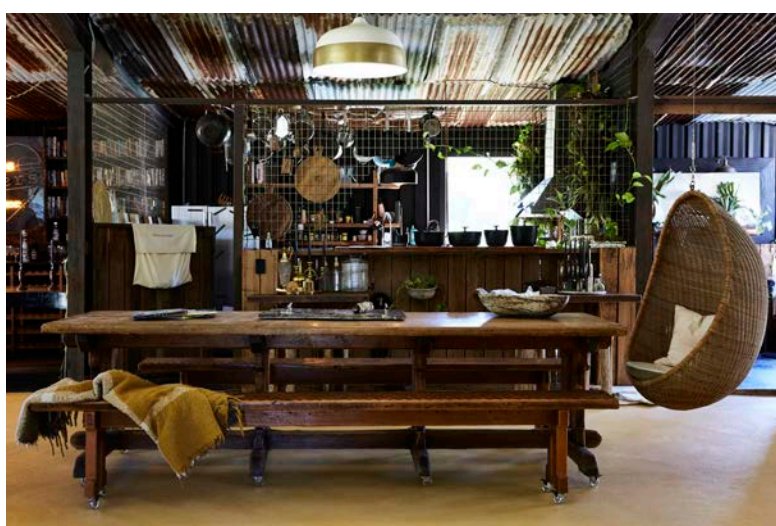

**A
WORKSHOP
OR STUDIO,
ESPECIALLY
OF AN
ARTIST,
ARTISAN, OR
DESIGNER.**